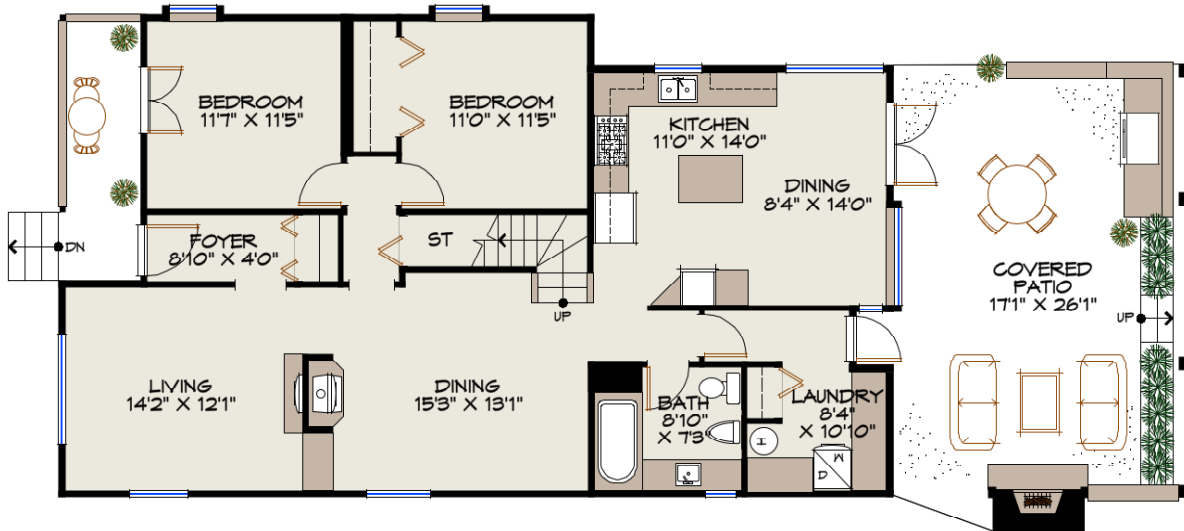

UPPER LEVEL

COACH HOUSE

UPPER LEVEL

MAIN LEVEL

MAIN HOUSE

MAIN LEVEL

552 EAST 6TH ST
NORTH VANCOUVER, BC

MAIN HOUSE
UPPER LEVEL: 640 SF
MAIN LEVEL: 1315 SF
FINISHED FLOOR AREA: 1955 SF
UNDERHEIGHT UPPER LEVEL: 198 SF
TOTAL FLOOR AREA 2153 SF

COACH HOUSE:
UPPER LEVEL: 164 SF
MAIN LEVEL: 576 SF
TOTAL FLOOR AREA 740 SF

TRUESPACE DESIGN
PREMIUM REAL ESTATE PLANS
604-986-8649 / 778-628-5072
WWW.TRUE-SPACE.CA

West Coast Realty
RASMUSSEN GROUP
www.yournewpad.com