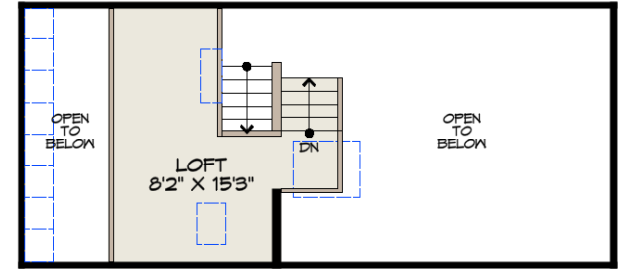

UPPER LEVEL

COACH HOUSE

UPPER LEVEL

MAIN LEVEL

MAIN HOUSE

MAIN LEVEL

552 EAST 6TH ST
NORTH VANCOUVER, BC

MAIN HOUSE
UPPER LEVEL: 640 SF
MAIN LEVEL: 1315 SF
FINISHED FLOOR AREA: 1955 SF
UNDERHEIGHT UPPER LEVEL: 198 SF
TOTAL FLOOR AREA 2153 SF

COACH HOUSE:
UPPER LEVEL: 164 SF
MAIN LEVEL: 576 SF
TOTAL FLOOR AREA 740 SF

TRUESPACE DESIGN
PREMIUM REAL ESTATE PLANS
604-986-8649 / 778-628-5072
WWW.TRUE-SPACE.CA

West Coast Realty
RASMUSSEN GROUP
www.yournewpad.com