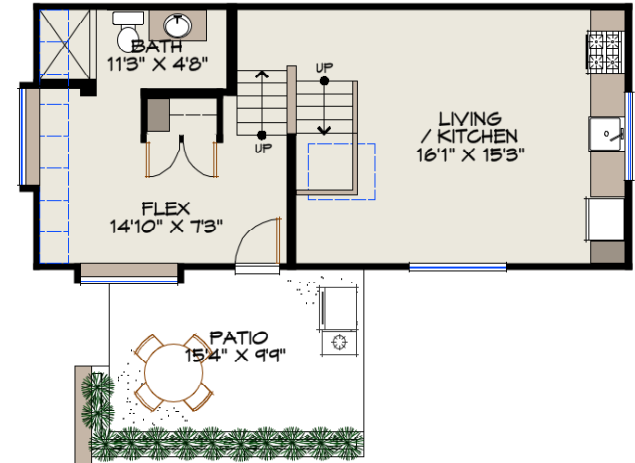

UPPER LEVEL

COACH HOUSE

UPPER LEVEL

MAIN LEVEL

MAIN HOUSE

MAIN LEVEL

552 EAST 6TH ST
NORTH VANCOUVER, BC

MAIN HOUSE
UPPER LEVEL: 640 SF
MAIN LEVEL: 1315 SF
FINISHED FLOOR AREA: 1955 SF
UNDERHEIGHT UPPER LEVEL: 198 SF
TOTAL FLOOR AREA 2153 SF

COACH HOUSE:
UPPER LEVEL: 164 SF
MAIN LEVEL: 576 SF
TOTAL FLOOR AREA 740 SF

TRUESPACE DESIGN
PREMIUM REAL ESTATE PLANS
604-986-8649 / 778-628-5072
WWW.TRUE-SPACE.CA

West Coast Realty
RASMUSSEN GROUP
www.yournewpad.com